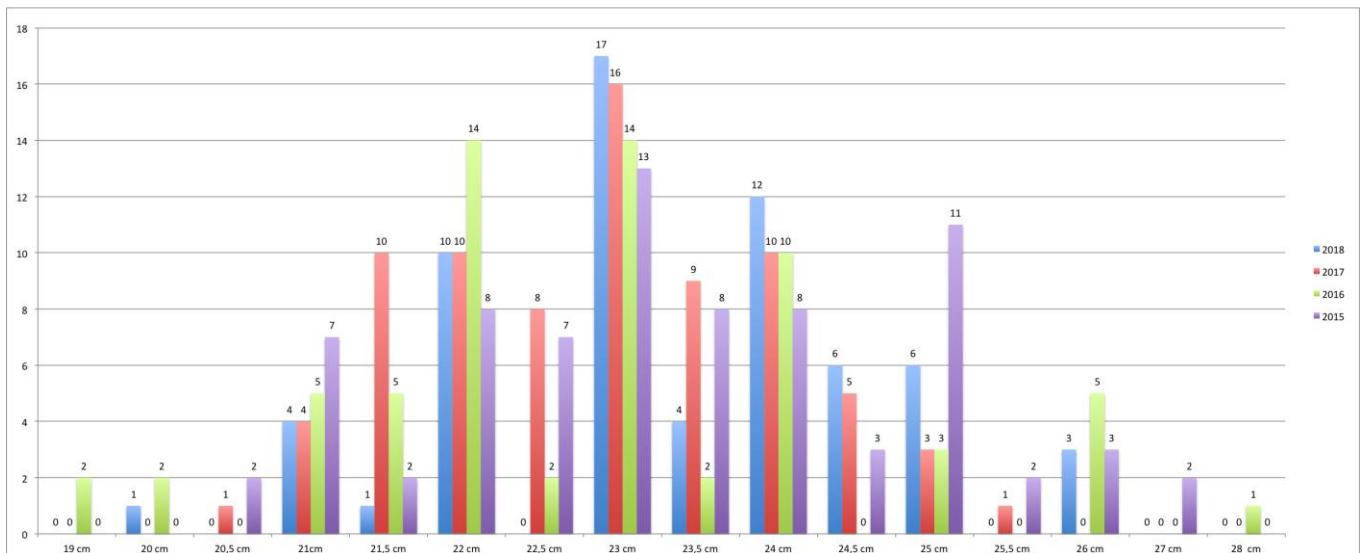

PRAZSKY KRYSAŘIK

Breed summary statistics 2015-2018

Patella test + Height + Color

**based on facts and relevant certificates from adult individuals who were
bonitated in the Czech Republic under KPPPK/CMKU in mentioned period
(verification of the presumption for possible breeding)**

Patella test results

| | 2018 | 2017 | 2016 | 2015 | |
|-------------------|------|------|------|------|------------|
| 0/0 | 39 | 57 | 37 | 53 | 186 |
| 0/1 or 1/0 | 5 | 6 | 6 | 7 | 24 |
| 1/1 | 3 | 2 | 5 | 3 | 13 |
| 1/2 | 2 | 0 | 1 | 0 | 3 |
| 2/0 | 0 | 4 | 1 | 3 | 8 |
| 2/1 | 0 | 1 | 1 | 3 | 5 |
| 2/2 | 4 | 3 | 1 | 4 | 12 |
| 3/0 | 0 | 0 | 1 | 0 | 1 |
| | | | | | 252 |

Height at the withers

| | 2018 | 2017 | 2016 | 2015 | |
|-----------------|-------------|-------------|-------------|-------------|--------------|
| 19,00 cm | 0 | 0 | 2 | 0 | fault |
| 20,00 cm | 1 | 0 | 2 | 0 | in tolerance |
| 20,50 cm | 0 | 1 | 0 | 2 | in tolerance |
| 21,00 cm | 4 | 4 | 5 | 7 | optimal |
| 21,50 cm | 1 | 10 | 5 | 2 | optimal |
| 22,00 cm | 10 | 10 | 14 | 8 | optimal |
| 22,50 cm | 0 | 8 | 2 | 7 | optimal |
| 23,00 cm | 17 | 16 | 14 | 13 | optimal |
| 23,50 cm | 4 | 9 | 2 | 8 | in tolerance |
| 24,00 cm | 12 | 10 | 10 | 8 | in tolerance |
| 24,50 cm | 6 | 5 | 0 | 3 | fault |
| 25,00 cm | 6 | 3 | 3 | 11 | fault |
| 25,50 cm | 0 | 1 | 0 | 2 | fault |
| 26,00 cm | 3 | 0 | 5 | 3 | disq.fault |
| 27,00 cm | 0 | 0 | 0 | 2 | disq.fault |
| 28,00 cm | 0 | 0 | 1 | 0 | disq.fault |
| | 64 | 77 | 65 | 76 | 282 |