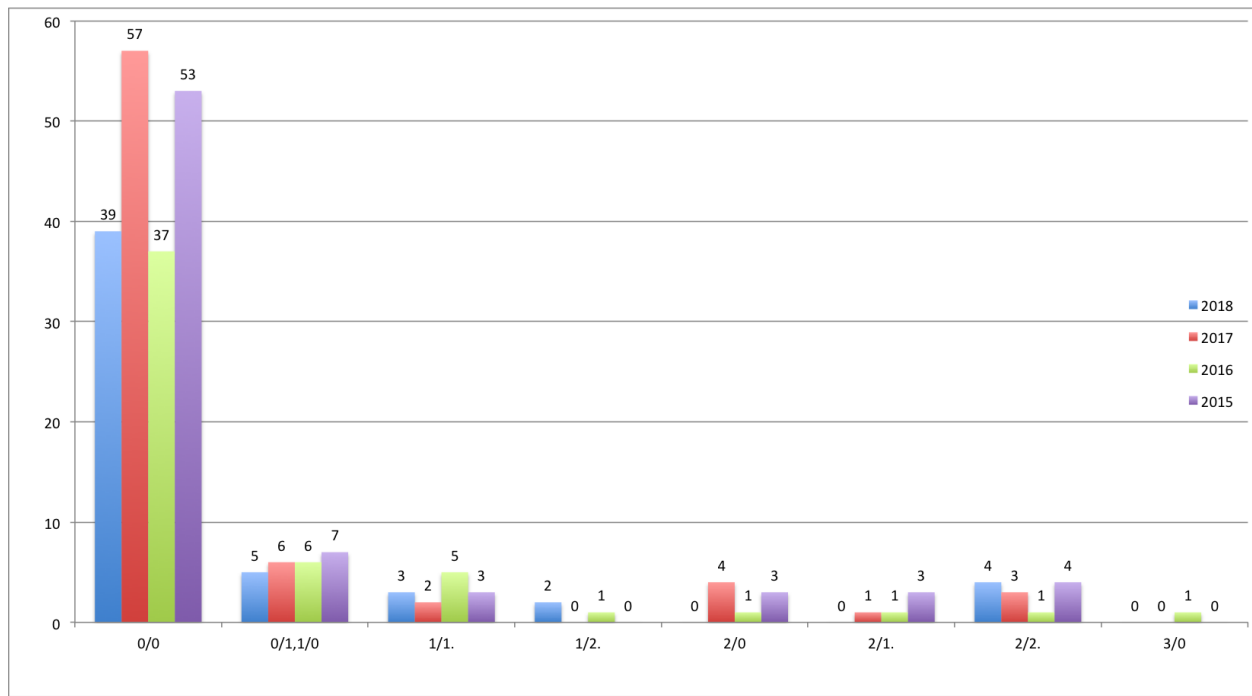

PRAZSKY KRYSAŘIK

Breed summary statistics 2015-2018

Patella test + Height + Color

**based on facts and relevant certificates from adult individuals who were
bonitated in the Czech Republic under KPPPK/CMKU in mentioned period
(verification of the presumption for possible breeding)**

Patella test results

| | 2018 | 2017 | 2016 | 2015 | |
|-------------------|------|------|------|------|------------|
| 0/0 | 39 | 57 | 37 | 53 | 186 |
| 0/1 or 1/0 | 5 | 6 | 6 | 7 | 24 |
| 1/1 | 3 | 2 | 5 | 3 | 13 |
| 1/2 | 2 | 0 | 1 | 0 | 3 |
| 2/0 | 0 | 4 | 1 | 3 | 8 |
| 2/1 | 0 | 1 | 1 | 3 | 5 |
| 2/2 | 4 | 3 | 1 | 4 | 12 |
| 3/0 | 0 | 0 | 1 | 0 | 1 |
| | | | | | 252 |

Height at the withers

| | 2018 | 2017 | 2016 | 2015 | |
|-----------------|-------------|-------------|-------------|-------------|--------------|
| 19,00 cm | 0 | 0 | 2 | 0 | fault |
| 20,00 cm | 1 | 0 | 2 | 0 | in tolerance |
| 20,50 cm | 0 | 1 | 0 | 2 | in tolerance |
| 21,00 cm | 4 | 4 | 5 | 7 | optimal |
| 21,50 cm | 1 | 10 | 5 | 2 | optimal |
| 22,00 cm | 10 | 10 | 14 | 8 | optimal |
| 22,50 cm | 0 | 8 | 2 | 7 | optimal |
| 23,00 cm | 17 | 16 | 14 | 13 | optimal |
| 23,50 cm | 4 | 9 | 2 | 8 | in tolerance |
| 24,00 cm | 12 | 10 | 10 | 8 | in tolerance |
| 24,50 cm | 6 | 5 | 0 | 3 | fault |
| 25,00 cm | 6 | 3 | 3 | 11 | fault |
| 25,50 cm | 0 | 1 | 0 | 2 | fault |
| 26,00 cm | 3 | 0 | 5 | 3 | disq.fault |
| 27,00 cm | 0 | 0 | 0 | 2 | disq.fault |
| 28,00 cm | 0 | 0 | 1 | 0 | disq.fault |
| | 64 | 77 | 65 | 76 | 282 |